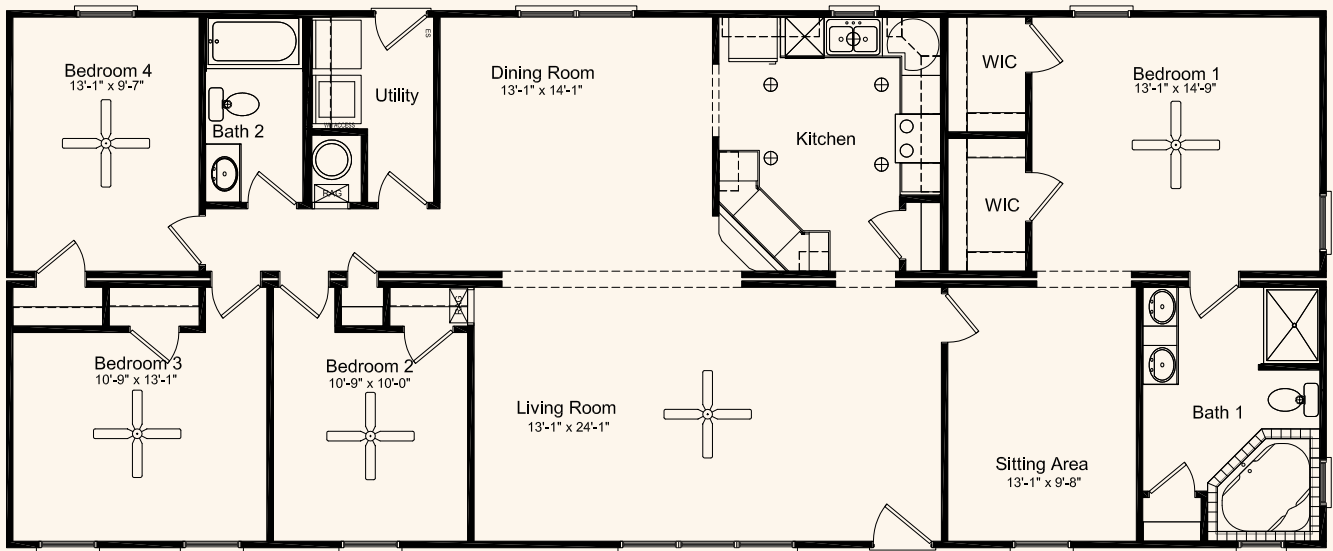

All home elevations are artist renderings and may vary from actual construction. All floor plans and room sizes are approximate. All information contained is the sole property of HandCrafted Homes.

The Goldsboro

HandCrafted Homes

101 Eastern Minerals Rd., Henderson, NC 27537 • 877-424-4321 • 252-436-0001 • HandCraftedHomes.com