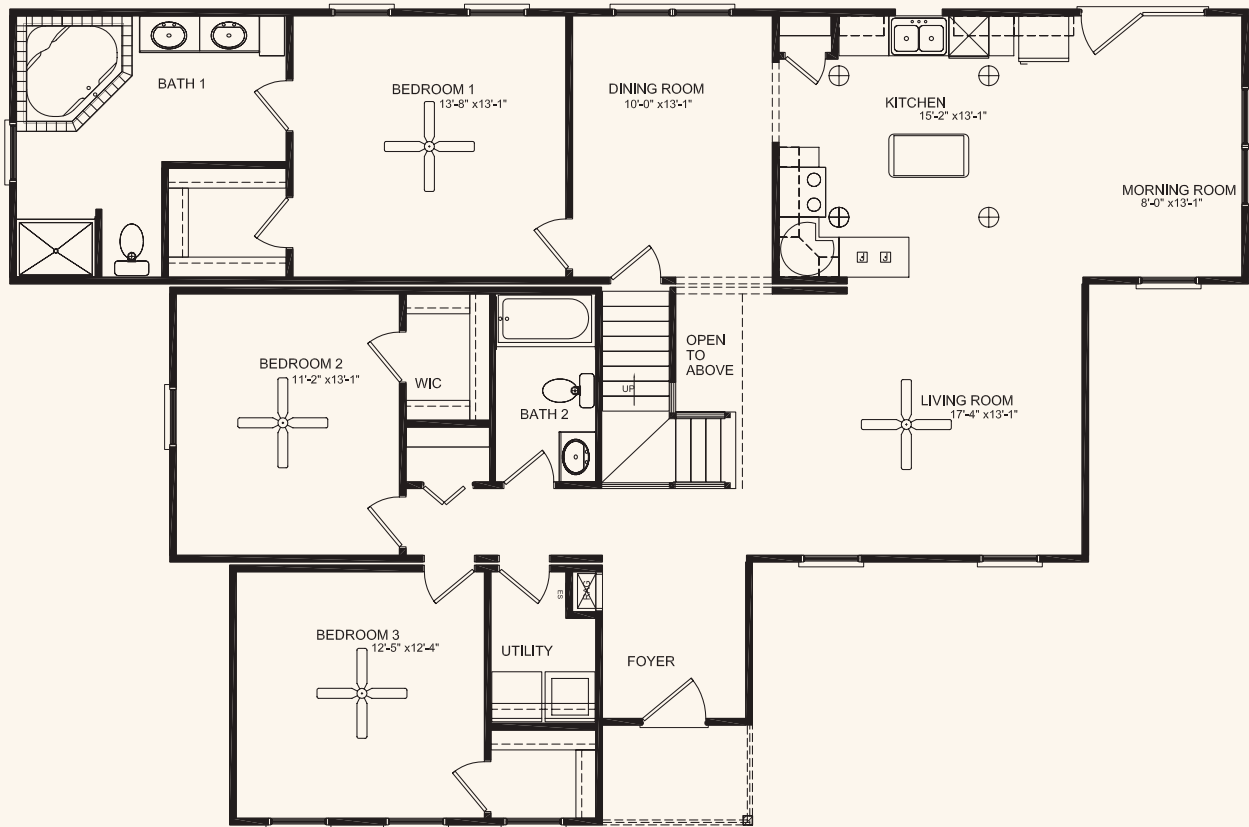

Quaint and attractive, The Bridgeton takes its design cues from the popular Low Country architecture of the Carolina coast. The spacious kitchen, morning room and living room area are perfect for entertaining family and friends. Unique features such as the gabled second story that floods natural light through the living room's cathedral ceiling make The Bridgeton a one-of-a-kind vacation home.

*Elevation shown with board and batten siding in front gable and on dormers.

HandCrafted Homes

101 Eastern Minerals Rd., Henderson, NC 27537 • 877-424-4321 • 252-436-0001 • HandCraftedHomes.com

Ranch

Cottage

Cape Cod

Traditional

Vacation

Estate

All home elevations are artist renderings and may vary from actual construction. All floor plans and room sizes are approximate. All information contained is the sole property of HandCrafted Homes.